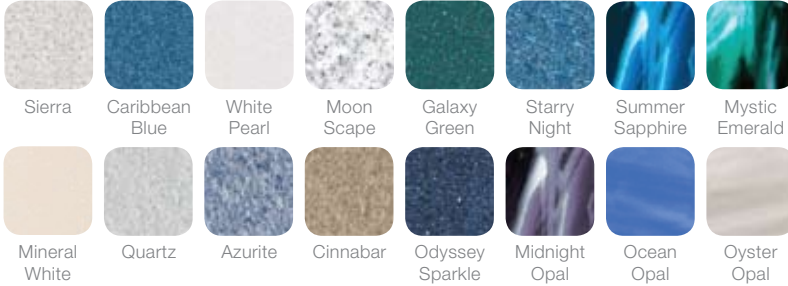

Single Multi Colour LED Light

A 10 LED Multi Colour light to replace the standard spa bulb (Option For Standard class spas only)

South Seas Spas

Cabinet Colours

Standard Colours

Premium Colours

Warranty

12 Year Structure, 3 year surface
1 year plumbing & Electrical parts & labour